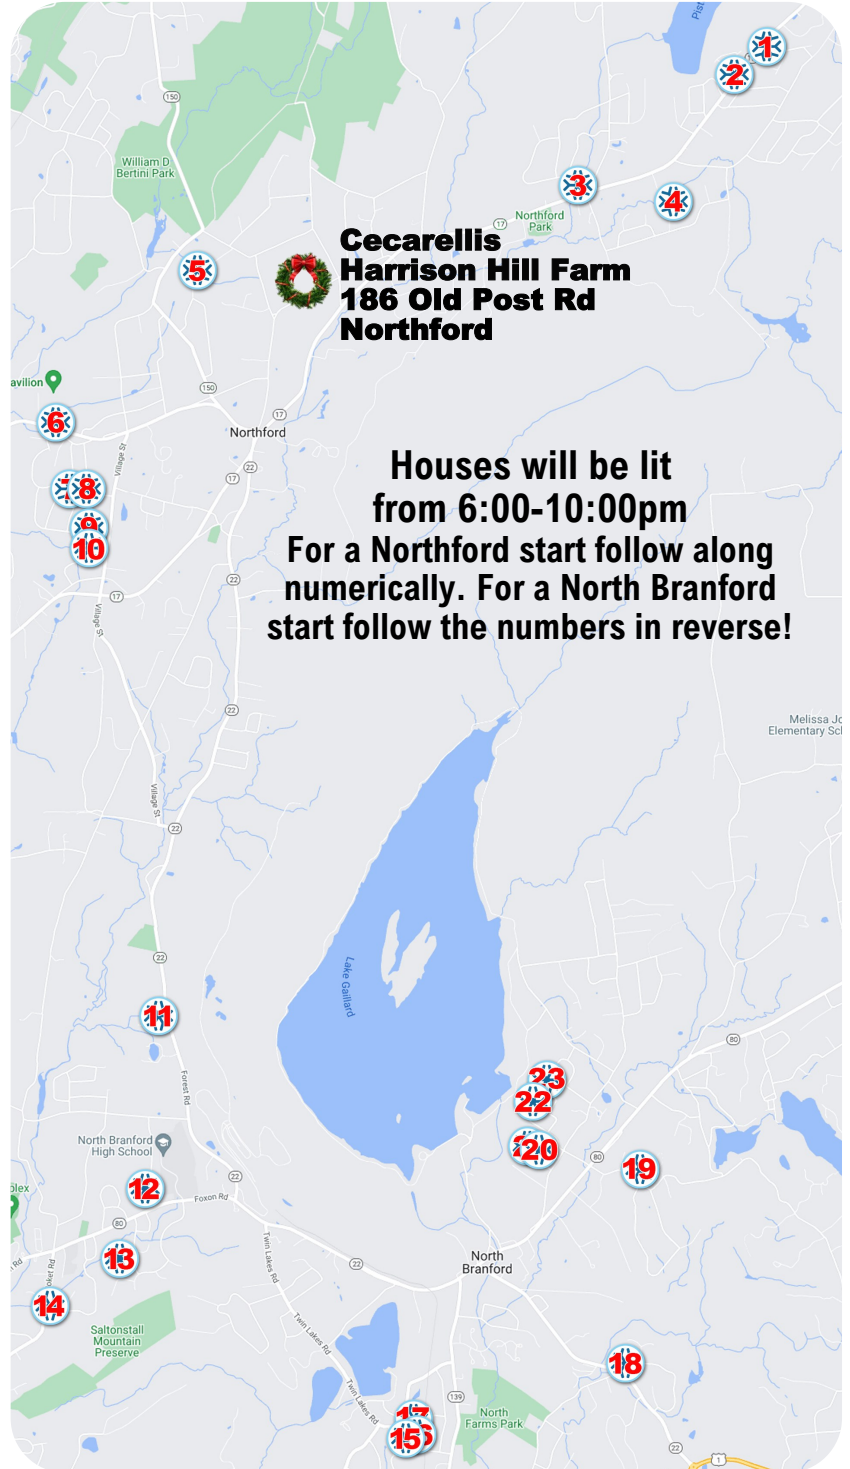

Light Up North Branford MAGICAL MAP

- | | |
|-------------------------|----------------|
| 1. 5 LINDA CT | NORTHFORD |
| 2. 24 HYL A LN | NORTHFORD |
| 3. 1847 MIDDLETOWN AVE | NORTHFORD |
| 4. 15 ACORN LN | NORTHFORD |
| 5. 47 CONIFER DR | NORTHFORD |
| 6. 3 GREAT OAK RD | NORTHFORD |
| 7. 17 RUTA DR | NORTHFORD |
| 8. 11 PALANGA RD | NORTHFORD |
| 9. 57 GAIL CT | NORTHFORD |
| 10. 20 GAIL DR | NORTHFORD |
| 11. 16 JERZ LN | NORTHFORD |
| 12. 4 CAPUTO RD | NORTH BRANFORD |
| 13. 1 TUMBLEBROOK DR | NORTH BRANFORD |
| 14. 120 BROOK LN | NORTH BRANFORD |
| 15. 15 GLEN RD | NORTH BRANFORD |
| 16. 25 GLEN RD | NORTH BRANFORD |
| 17. 29 GLEN RD | NORTH BRANFORD |
| 18. 120 NOTCH HILL RD | NORTH BRANFORD |
| 19. 3 GLENWOOD RD | NORTH BRANFORD |
| 20. 10 MCMAHON LN | NORTH BRANFORD |
| 21. 14 MCMAHON LN | NORTH BRANFORD |
| 22. 253 W POND ROAD EXT | NORTH BRANFORD |
| 23. 26 DOGWOOD RD | NORTH BRANFORD |

Houses will be lit from 6:00-10:00pm
For a Northford start follow along numerically. For a North Branford start follow the numbers in reverse!

We hope you enjoy the displays!